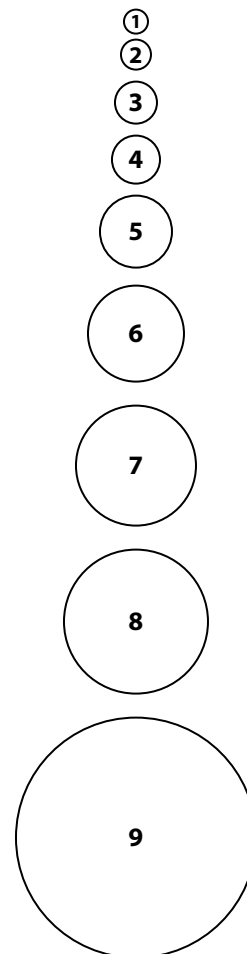

TEMPLATES

The templates for Union Terminal and Springfield quilts are shown here at 50% of their actual size. Enlarge as directed for correct sizes.

QUARTER CIRCLE TEMPLATES
For Union Terminal on page 124.
Enlarge 200%. Draw a full quarter
circle for each template.

○ center circle

CIRCLE TEMPLATES
For Springfield on page 50.
Enlarge 200%.

CIRCLE LAYOUT TEMPLATES
 For Springfield on page 50. Enlarge 200%.