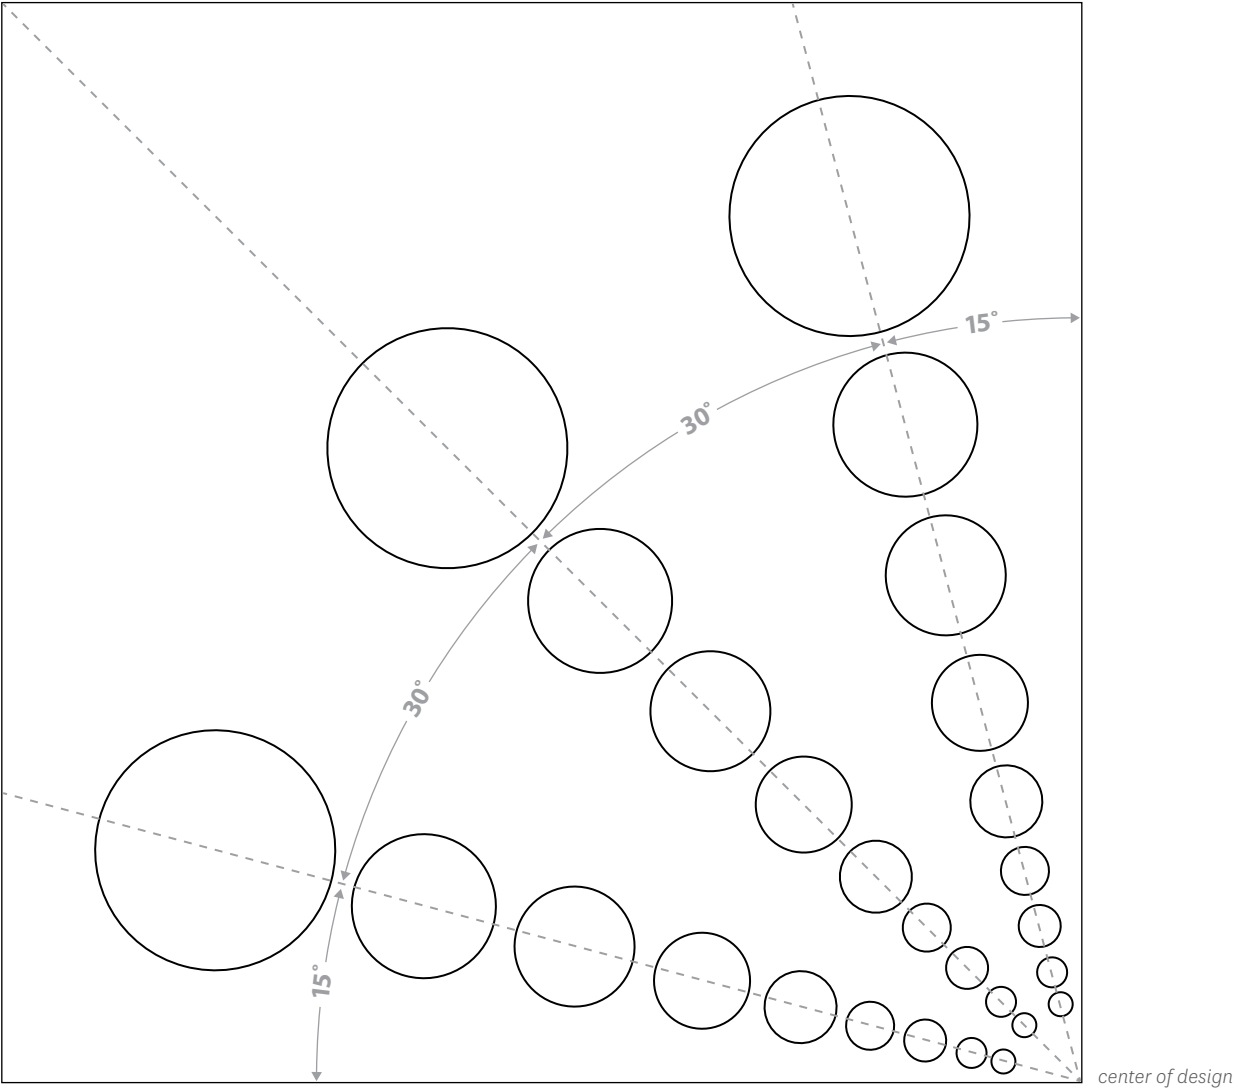

TEMPLATES

The templates for Union Terminal and Springfield quilts are shown here at 50% of their actual size. Enlarge as directed for correct sizes.

QUARTER CIRCLE TEMPLATES
For Union Terminal on page 124.
Enlarge 200%. Draw a full quarter
circle for each template.

○ center circle

CIRCLE TEMPLATES
For Springfield on page 50.
Enlarge 200%.

CIRCLE LAYOUT TEMPLATES
 For Springfield on page 50. Enlarge 200%.