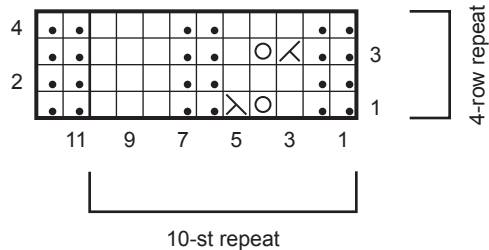

Dorica Chart

Mixed Lace Rib

Simple Lace Rib

KEY

- Knit on RS, purl on WS.
- Purl on RS, knit on WS.
- Yo
- K2tog
- Ssk