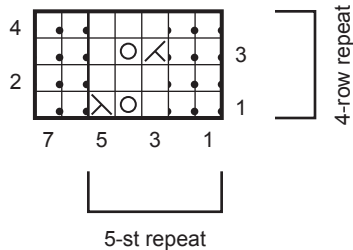

Dorica Chart

Mixed Lace Rib

Simple Lace Rib

KEY

- Knit on RS, purl on WS.
- Purl on RS, knit on WS.
- Yo
- K2tog
- Ssk